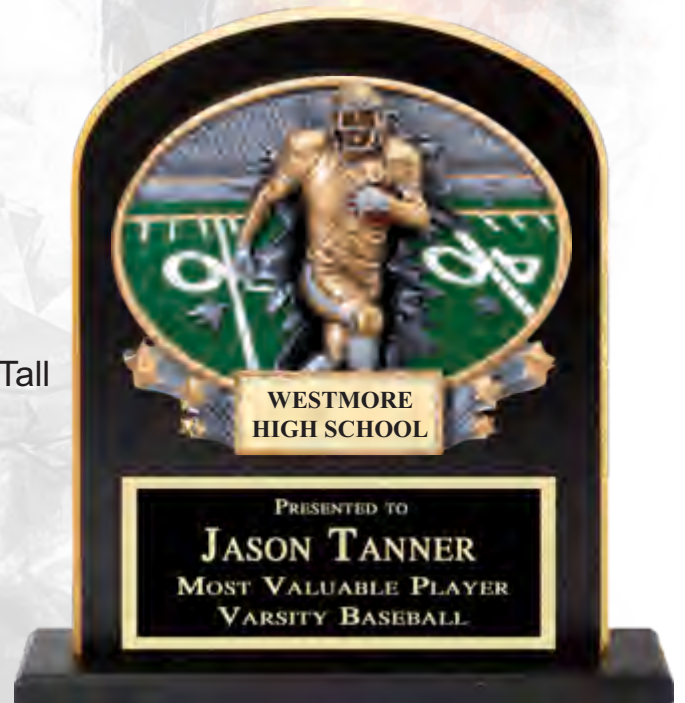

SCT810

12" Tall